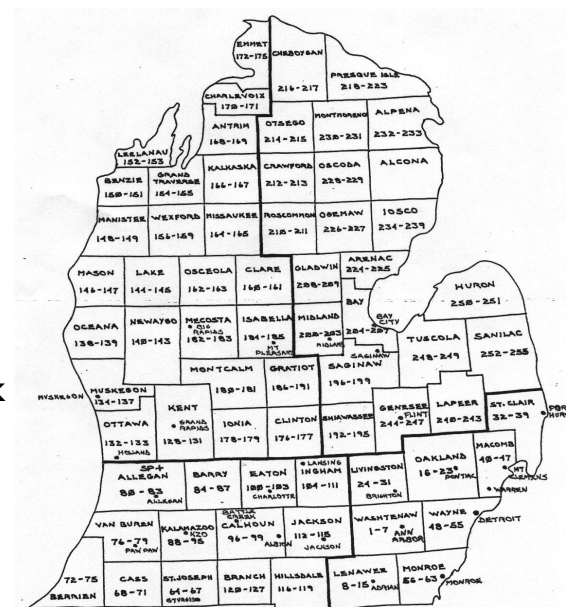

ARRL Michigan Section Digital Radio Group “DRG”

helping to build the
Michigan AMPRnet

A **Fully-Meshed, TCP/IP network** using AX.25 as the Link Layer

“**Hamgate**” gateways located all over the State and at “**Key Stations**” such as the State EOC (SEOC.ampr.org)

Uses KA9Q/WG7J “**JNOS**” nodes

JNOS runs on **DOS** or **Linux/Pidora**

Supports the **TCP/IP Internet Suite of Protocols** over the air, such as Telnet, FTP, SMTP, HTTP, Finger, DNS, ICMP (Ping/Traceroute), and more...

Statewide and Worldwide **CONVerse** Bridges

Supports **AX.25, NetROM/X1J4, APRS, and Pactor**

Supports **FBB** and **WinLink** mail forwarding

Backbones can be **AXIP, IPIP, or BGP** running over VHF/UHF/Microwave or via the public Internet

Ethernet, KISS, or HFDD interfaces

Built-in **firewall** capabilities

Remote Status, Route Updating, and Rebooting

Fully Monitored network status

Multiple /24 Subnets assigned to each County

- **Easily passes ICS Form data**
- **Interfaces with Email clients such as Outlook and OutPost (which supports NTS and ICS forms)**
- **Network available for everyday use**
- **Available for Emergencies as needed**

For more information, please see:

<http://WWW.MI-DRG.ORG>