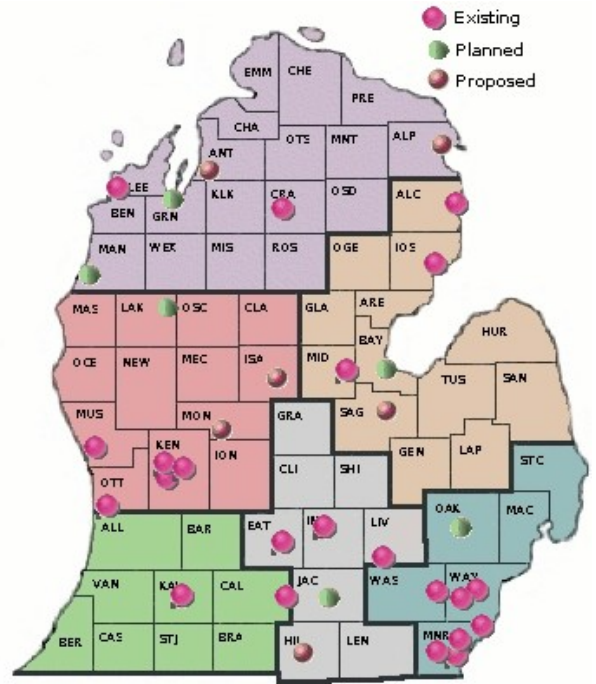

ARRL Michigan Section Digital Radio Group “DRG”

helping to build the
Michigan AMPRnet

A **Fully-Meshed, TCP/IP network** using AX.25 as the Link Layer

“**Hamgate**” gateways located all over the State and at “**Key Stations**” such as the State EOC (SEOC.ampr.org)

Statewide and Worldwide **CONVerse** Bridges

Supports **AX.25, NetROM/X1J4, APRS, and Pactor**

Supports **FBB** and **WinLink** mail forwarding

Backbones can be **AXIP, IPIP, or BGP** running over VHF/UHF/Microwave or via the public Internet

Ethernet, KISS, or HFDD interfaces

Built-in **firewall** capabilities

Remote Status, Route Updating, and Rebooting

Fully Monitored network status

Multiple /24 Subnets assigned to each County

- * **Easily passes ICS Form data**
- * **Interfaces with Email clients such as Outlook and OutPost (which supports NTS and ICS forms)**
- * **Network available for everyday use**
- * **Available for Emergencies as needed**